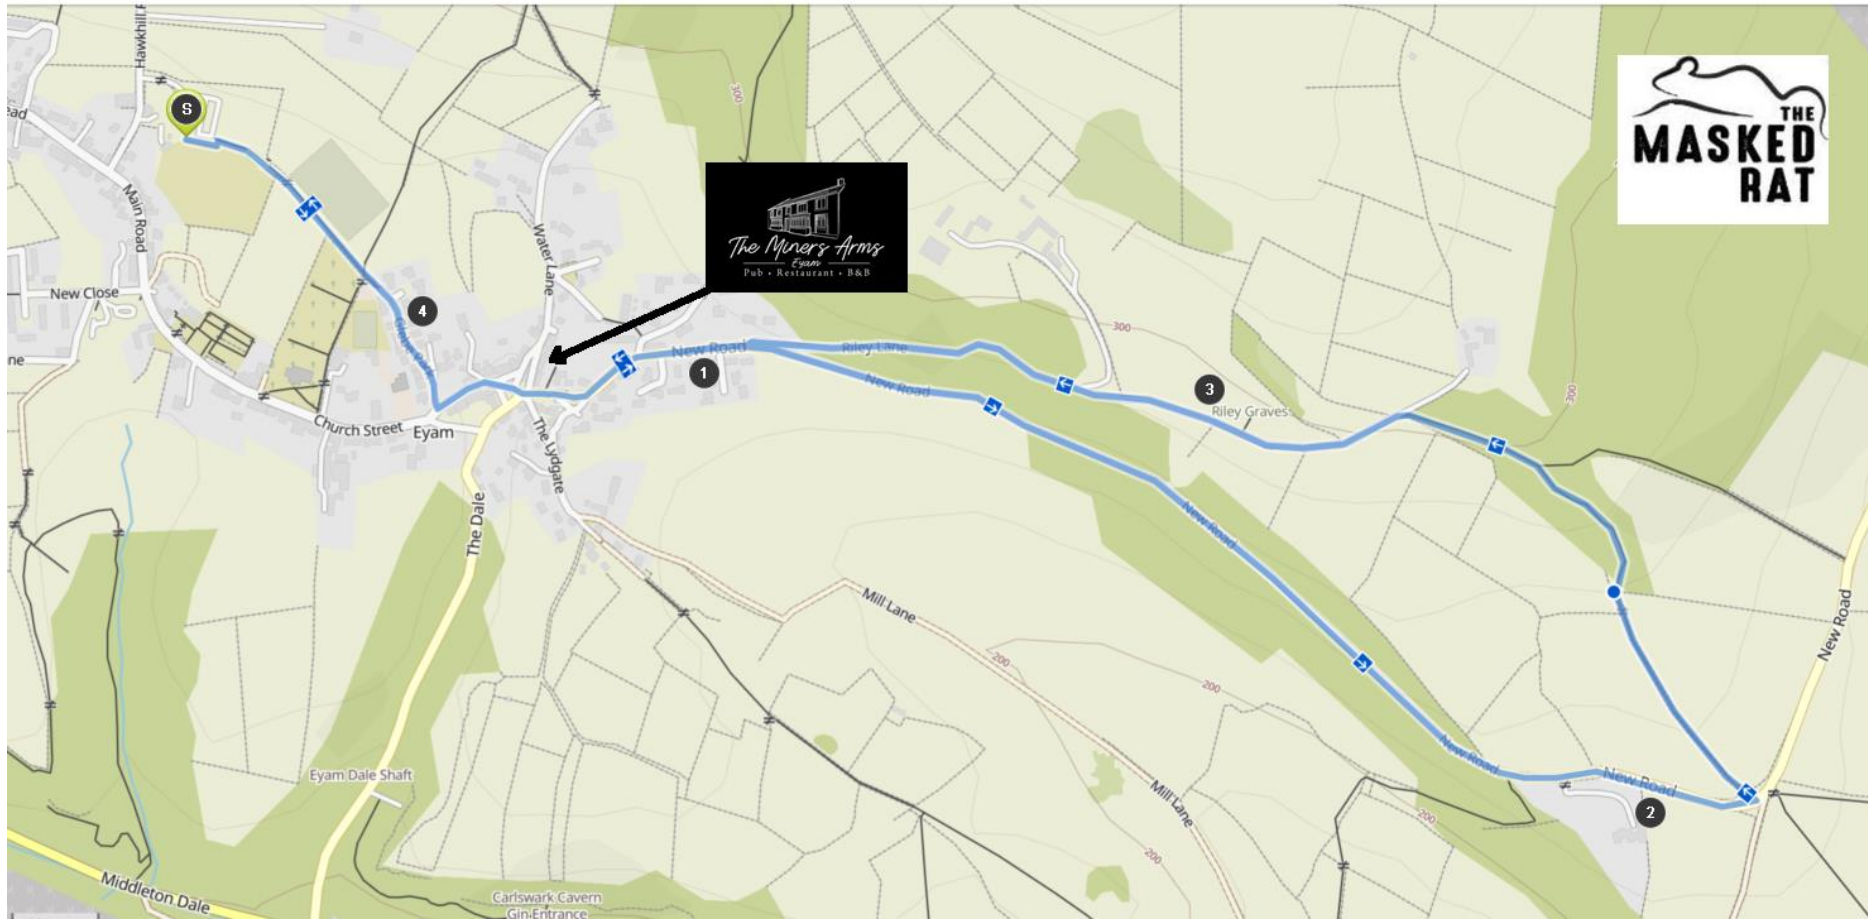

Masked Rat 4.3km

The Masked Rat 4.3km

Start and finish outside Eyam Sports Association Pavilion off Hawkhill Rd. The route is partially off road. Runners will be responsible for their own safety and all children should be accompanied by an adult who's fit enough to keep up with them on rough ground.

Please record your time and visit the Miners Arms or Eyam Tea Rooms after completing the run to post your time, claim your Masked Rat Beanie and pay the entrance fee.

Adults £10

Children £6

www.EyamHalfMarathon.org.uk