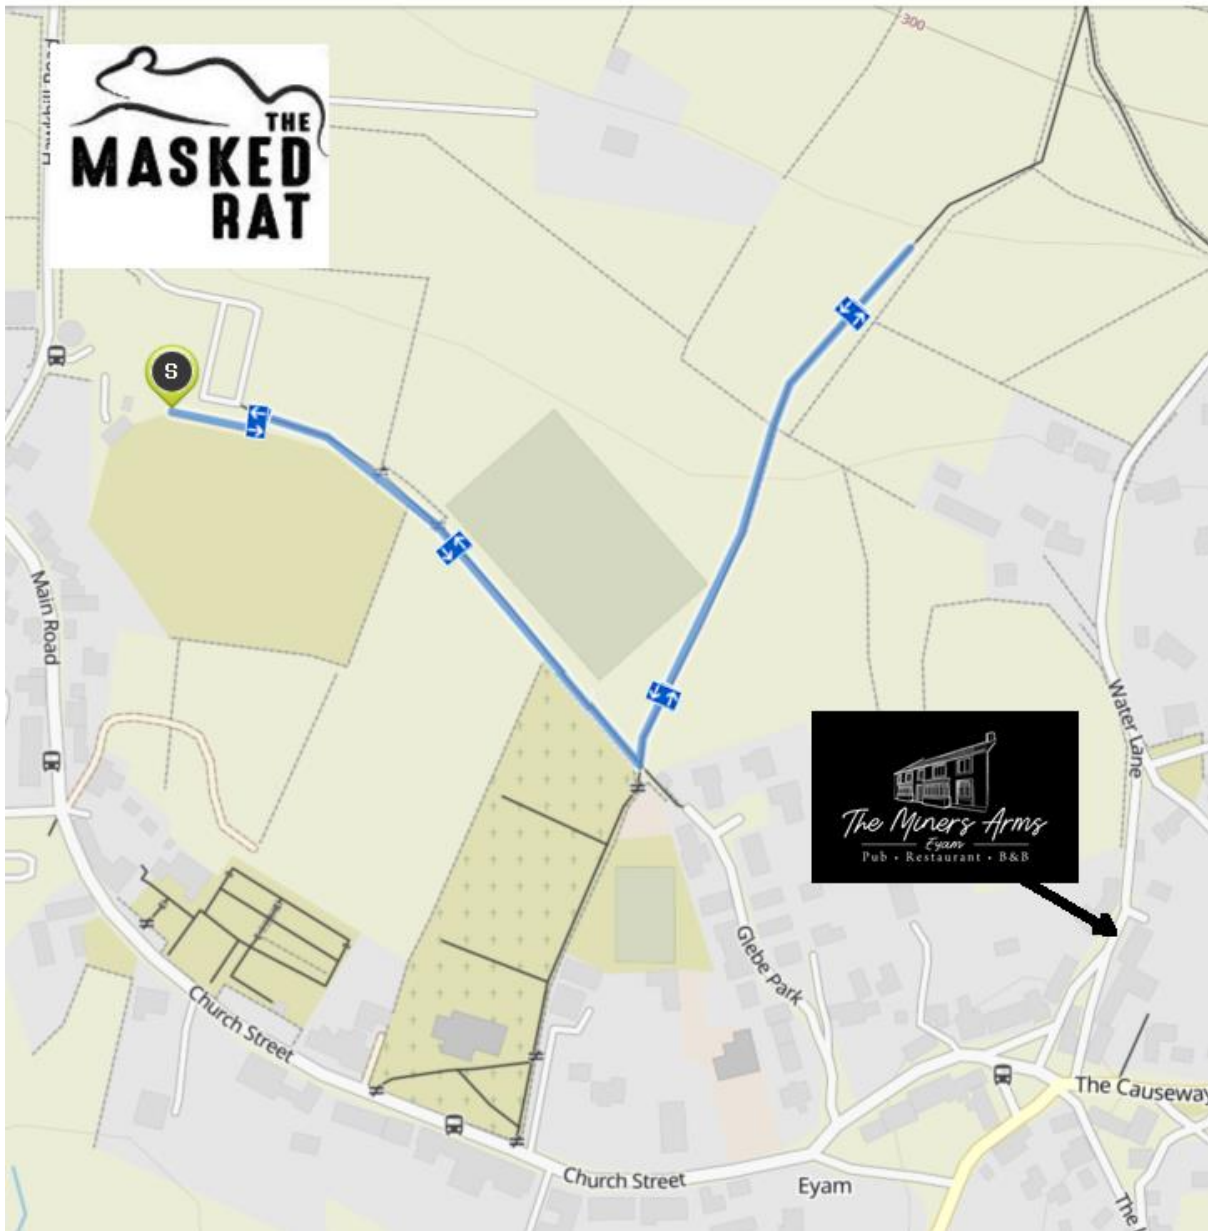

Masked Rat 1km

The Masked Rat 1km

Start and finish outside Eyam Sports Association Pavilion off Hawkhill Rd.

Run to the footpath post in the field and return the same way.

The route is partially off road. Runners will be responsible for their own safety and all children should be accompanied by an adult who's fit enough to keep up with them on rough ground.

Please record your time and visit the Miners Arms or Eyam Tea Rooms after completing the run to post your time, claim your Masked Rat Beenie and pay the entrance fee.

Adults £10

Children £6

www.EyamHalfMarathon.org.uk